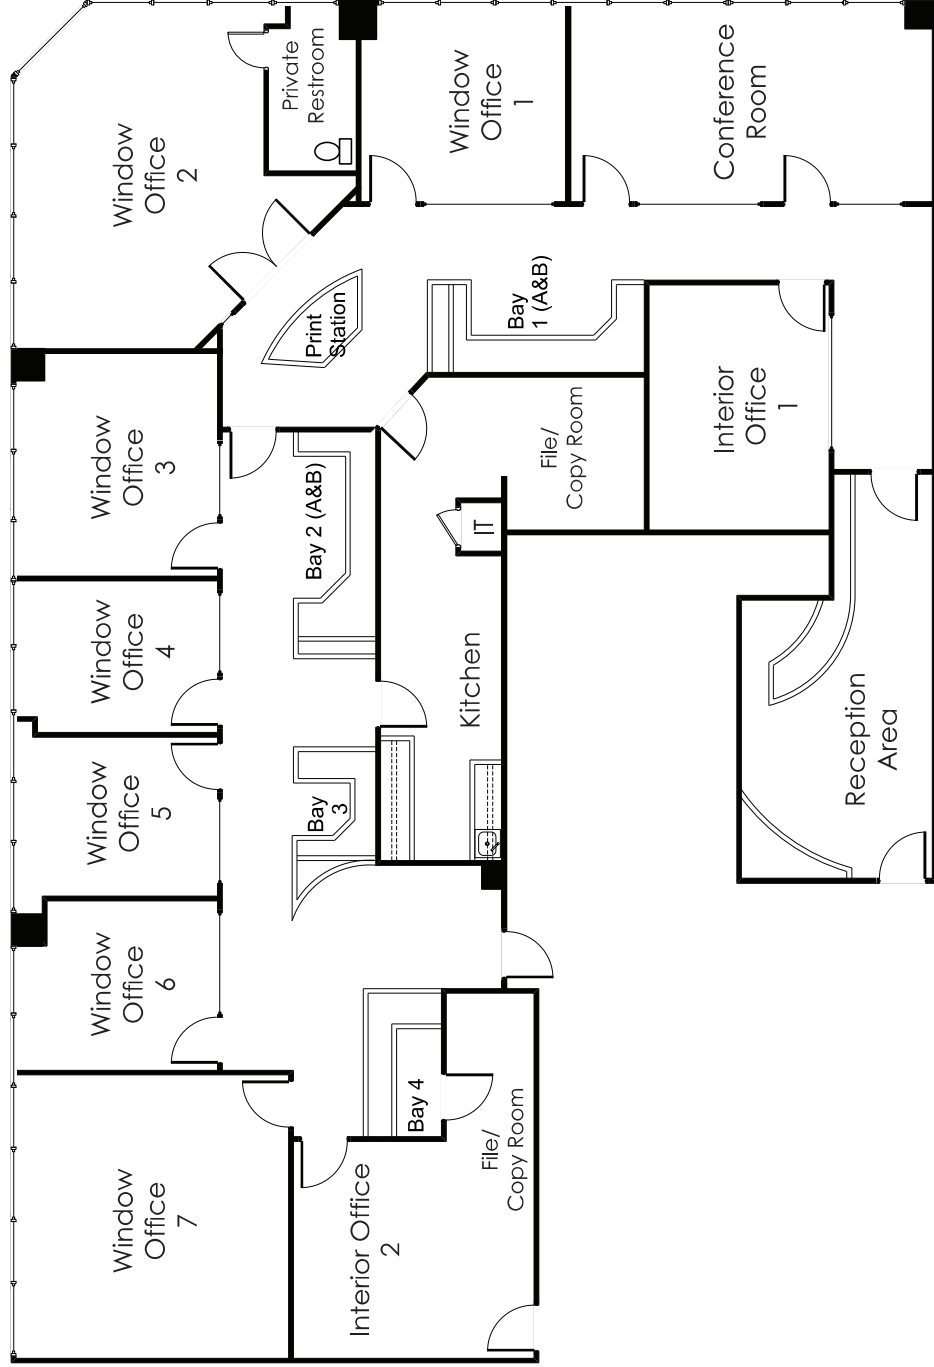

# Century Park Plaza

1801 Century Park East,  
Los Angeles, California 90067

**Suite 1920** 5,283 RSF

**NOT TO SCALE**  
(Conceptual furniture is not included)