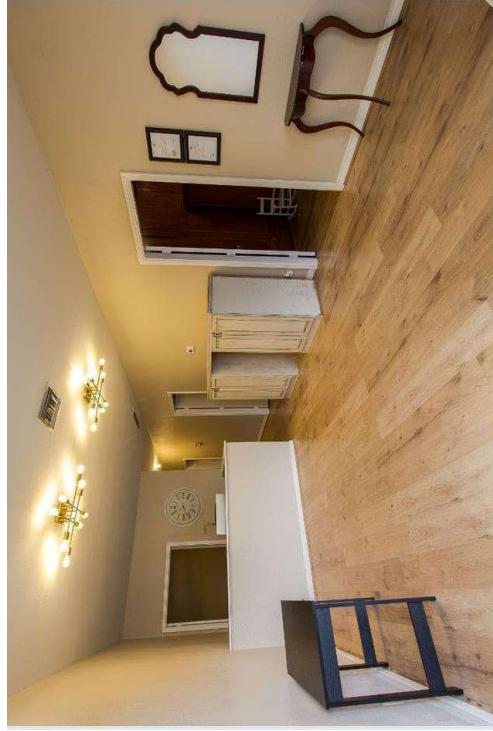

Multi-Office Suite Available For Lease

Private Lobby + 3 OFFICES + Kitchen + 2bathrms = 1,500sf

CALL 469-289-8123 or EMAIL: Leasing@ImaniCapital.com